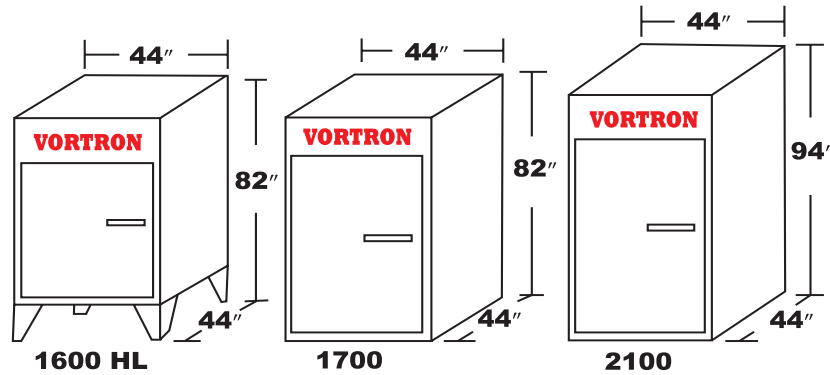

High Performance Ovens from

800-874-1949
920-261-4112

Sales@VortronSmokehouses.com

Vortron Smokehouses

Smokehouses Specifications

	1600 HL	1700	2100	2500	2900	3800	4200
Length (L)	44"	44"	44"	53"	53"	53"	53"
Width (W)	44"	44"	44"	48"	48"	61"	61"
Height (H)	82"	82"	94"	90"	103"	103"	115"
Weight in lbs (w/o truck)	975 lbs	975 lbs	1100 lbs	1500 lbs	1500 lbs	1600 lbs	1600 lbs
Truck Size							
Length (L)	8 Station Rack	32"	32"	43"	43"	43"	43"
Width (W)	-	36"	36"	33"	33"	43"	43"
Height (H)	-	53"	65"	61"	72"	72"	84"
Screen Size	30" x 33"	30" x 33"	30" x 33"	30-3/8" x 43"	30-3/8" x 43"	39-3/8" x 43"	39-3/8" x 43"
Stick Length	33-1/4"	33-1/4"	33-1/4"	33-1/4"	33-1/4"	42	42
Electrical	55 Amps	55 Amps	55 Amps	57 Amps	57 Amps	57 Amps	57 Amps
	208/240 1 Ø ¹	208/240 1 Ø ¹	208/240 1 Ø ¹	208/240 3 Ø ¹	208/240 3 Ø ¹	208/240 3 Ø ¹	208/240 3 Ø ¹
Control Voltage	120 VAC	120 VAC	120 VAC	120 VAC	120 VAC	120 VAC	120 VAC
	6 Amps	6 Amps	6 Amps	6 Amps	6 Amps	6 Amps	6 Amps
	60 Hz	60 Hz	60 Hz	60 Hz	60 Hz	60 Hz	60 Hz
Motor Speed	1725/1150 rpm	1725/1150 rpm	1725/1150 rpm	1725/1150 rpm	1725/1150 rpm	1725/1150 rpm	1725/1150 rpm
Waterline	1/2" Cold	1/2" Cold	1/2" Cold	3/4" Cold	3/4" Cold	3/4" Cold	3/4" Cold
Side Drain	1-1/2" NPT	1-1/2" NPT	1-1/2" NPT	2" NPT	2" NPT	2" NPT	2" NPT
Door Swing	45"	45"	45"	45"	45"	55"	55"