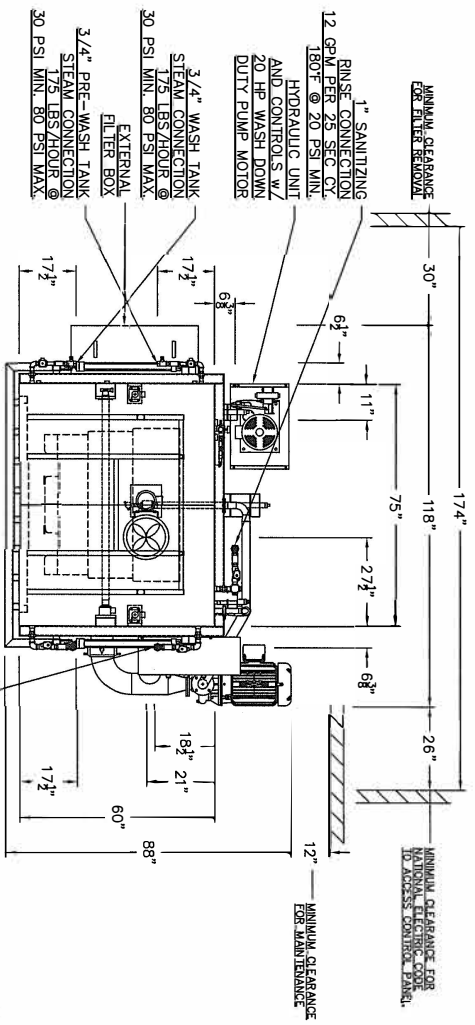

DOUGLAS MACHINES CORP.
CLEARWATER, FLORIDA 33765

INSTALLATION DRAWING
 MODEL BW-1000-C-SCSC
 STEAM COIL HEATED

PRE-WASH, WASH AND RINSE BIN WASHER

DATE	2-3-21	DRAWING NO.	BW-1000-C
APPROVED			
DRAWN BY			

APPROVED AS DRAWN
 APPROVED w/CHANGES

SIGNED _____ DATE _____

PLAN VIEW

FRONT ELEVATION

SIDE ELEVATION