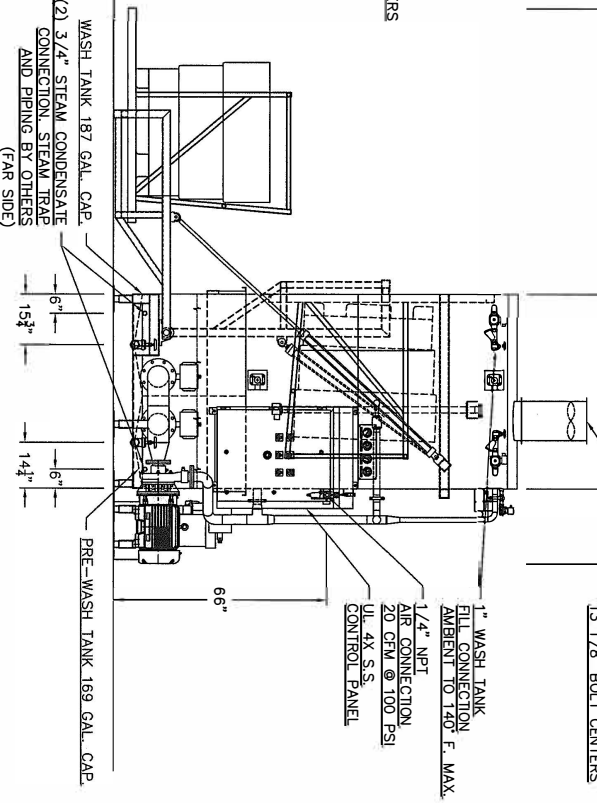

DOUGLAS MACHINES CORP.
CLEARWATER, FLORIDA 33765

INSTALLATION DRAWING
 MODEL BW-1000-C-SCSC
 STEAM COIL HEATED

PRE-WASH, WASH AND RINSE BIN WASHER

DATE	2-3-21	DRAWING NO.	BW-1000-C
APPROVED			
DRAWN BY			

APPROVED AS DRAWN
 APPROVED w/CHANGES

SIGNED _____ DATE _____

PLAN VIEW

FRONT ELEVATION

SIDE ELEVATION