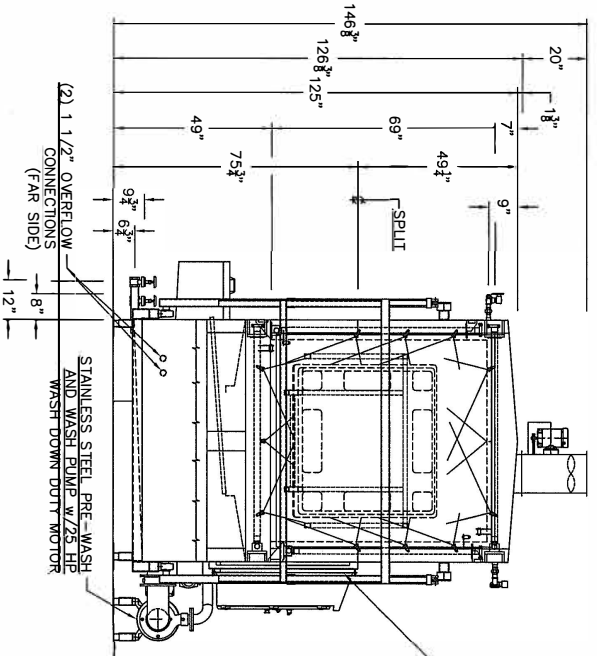

PLAN VIEW

FRONT ELEVATION